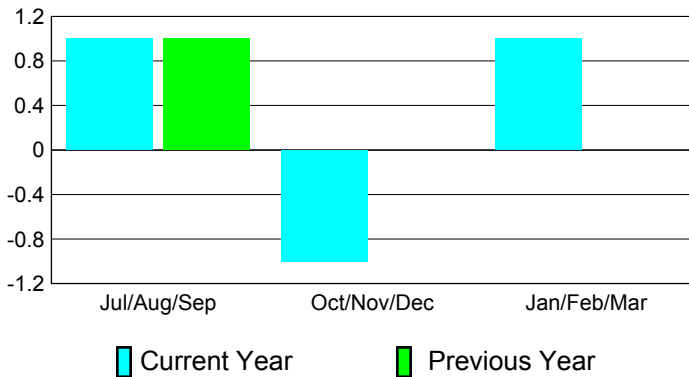

2010-2011 GMT Reports for District (or Undistricted) **District 308 B1**

GMT: **Doctor DATUK K NAGARATN**. Location: **MALAYSIA**

GMT CA: **5**

CLUBS

**Club Results
2010-2011**

**Clubs
2009-2010**

Month	New Club Goal	Actual New Clubs	Actual Dropped Clubs	Gain/Loss of Clubs	Gain/Loss of Clubs
Jul/Aug/Sep	1	1	0	1	1
Oct/Nov/Dec	1	0	-1	-1	0
Jan/Feb/Mar	1	0	1	1	0
Totals	3	1	0	1	1

Club Results 2010-2011

Goal, New, Dropped, Gain/Loss

Comparison of Club Gain/Loss

Current Year Compared to the Previous Year

YTD Status Quo Clubs 2010-2011

Status Quo Clubs Compared to Status Quo Members

MEMBERSHIP

**Membership Results
2010-2011**

**Membership
2009-2010**

Month	Net Memb Goal	Actual New Memb	Actual Dropped Memb	Gain/Loss of Memb	Gain/Loss of Memb
Jul/Aug/Sep	100	169	-51	118	132
Oct/Nov/Dec	90	53	-83	-30	44
Jan/Feb/Mar	50	106	-38	68	50
Totals	240	328	-172	156	226

Membership Results 2010-2011

Goal, New, Dropped, Gain/Loss

Comparison of Membership Gain/Loss

Current Year Compared to the Previous Year

Gender Comparison 2010-2011

Jul/Aug/Sep

Oct/Nov/Dec

Jan/Feb/Mar

Male

Female