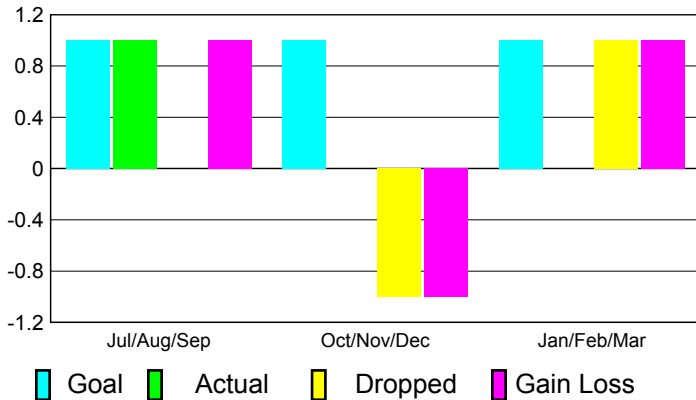

## CLUBS

**Club Results  
2010-2011**

**Clubs  
2009-2010**

Month	New Club Goal	Actual New Clubs	Actual Dropped Clubs	Gain/Loss of Clubs	Gain/Loss of Clubs
Jul/Aug/Sep	1	1	0	1	1
Oct/Nov/Dec	1	0	-1	-1	0
Jan/Feb/Mar	1	0	1	1	0
<b>Totals</b>	<b>3</b>	<b>1</b>	<b>0</b>	<b>1</b>	<b>1</b>

### Club Results 2010-2011

Goal, New, Dropped, Gain/Loss

### Comparison of Club Gain/Loss

Current Year Compared to the Previous Year