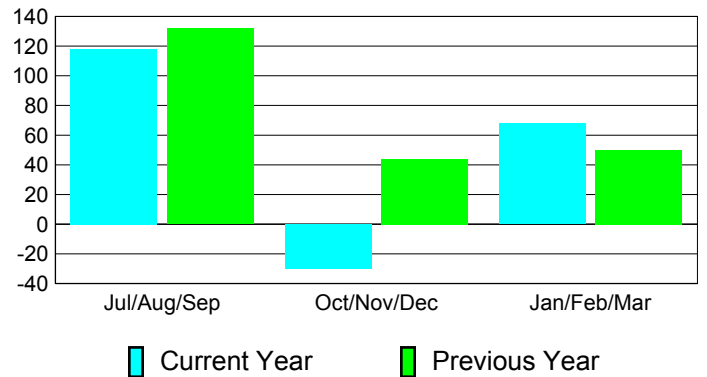

Gender Comparison 2010-2011

Jul/Aug/Sep

Oct/Nov/Dec

Jan/Feb/Mar

Male

Female