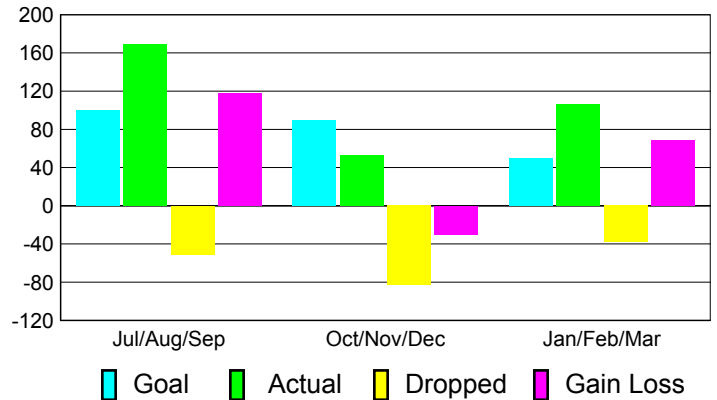

### YTD Status Quo Clubs 2010-2011

Status Quo Clubs Compared to Status Quo Members

## MEMBERSHIP

**Membership Results  
2010-2011**

**Membership  
2009-2010**

Month	Net Memb Goal	Actual New Memb	Actual Dropped Memb	Gain/Loss of Memb	Gain/Loss of Memb
Jul/Aug/Sep	100	169	-51	118	132
Oct/Nov/Dec	90	53	-83	-30	44
Jan/Feb/Mar	50	106	-38	68	50
<b>Totals</b>	<b>240</b>	<b>328</b>	<b>-172</b>	<b>156</b>	<b>226</b>

### Membership Results 2010-2011

Goal, New, Dropped, Gain/Loss